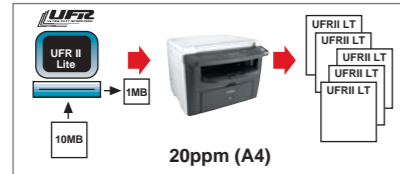

Prints That Save Time And Paper

Get crisp 1200 x 600 dpi monochrome prints in a flash with the MF4150/MF4122. A USB 2.0 Hi-speed interface and **UFR II LT (Ultra Fast Rendering Lite)** technology – which utilizes the CPU's RAM to compress and manage data size. It also features a built-in **UFR chip** to balance job load between the printer and PC for a speeded-up printing process – ensuring documents are pushed out at a brisk **20ppm**. The automatic duplex printing feature produces double-sided prints on a single sheet of paper. The UFR II LT-empowered machines are compatible with PCs, Macs and Linux operating system too.

UFR II LT Print Driver provides double-sided and booklet printing for paper saving and convenient document output.