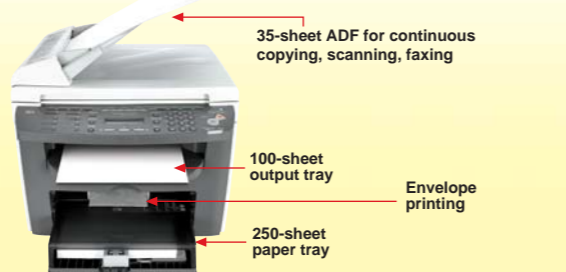

Prints That Save Time And Paper

Get crisp 1200 x 600 dpi monochrome prints in a flash with the MF4150/MF4122. A USB 2.0 Hi-speed interface and **UFR II LT (Ultra Fast Rendering Lite)** technology – which utilizes the CPU's RAM to compress and manage data size. It also features a built-in **UFR chip** to balance job load between the printer and PC for a speeded-up printing process – ensuring documents are pushed out at a brisk **20ppm**. The automatic duplex printing feature produces double-sided prints on a single sheet of paper. The UFR II LT-empowered machines are compatible with PCs, Macs and Linux operating system too.

UFR II LT Print Driver provides double-sided and booklet printing for paper saving and convenient document output.

It Doesn't Take Much For Beautiful Scans

The MF4150/MF4122's CIS scanner produces superb scans in **9600 x 9600 dpi** resolution while consuming just the minimum power needed. Retouch images with the **Dust & Scratch detection** feature, then save scans as **PDF, JPEG, TIFF** or **BMG** files. You can send them directly to your PC or attach them to an email or a file. The bundled **Presto! PageManager 7.15** and **ScanSoft® OmniPage SE 4.0** software allow for versatile scanning. There's also an **OCR** (Optical Character Recognition) function for text editing on image.

Convenient, Quick Copying

Save on paper with the MF4150/MF4122's automatic **double-sided printing**. Documents are produced speedily at **20cpm** and in great **600 x 600 dpi** resolution. For further savings, the **2-on-1 copying** feature places 4 pages of data onto 1 double-sided page with its double-sided printing. You need to only consume 1 sheet to get 4 pages of data at 50% image size.