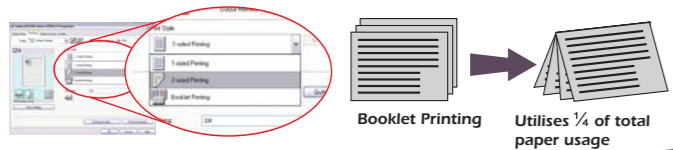

It Doesn't Take Much For Beautiful Scans

The MF4150/MF4122's CIS scanner produces superb scans in **9600 x 9600 dpi** resolution while consuming just the minimum power needed. Retouch images with the **Dust & Scratch detection** feature, then save scans as **PDF, JPEG, TIFF** or **BMG** files. You can send them directly to your PC or attach them to an email or a file. The bundled **Presto! PageManager 7.15** and **ScanSoft® OmniPage SE 4.0** software allow for versatile scanning. There's also an **OCR** (Optical Character Recognition) function for text editing on image.